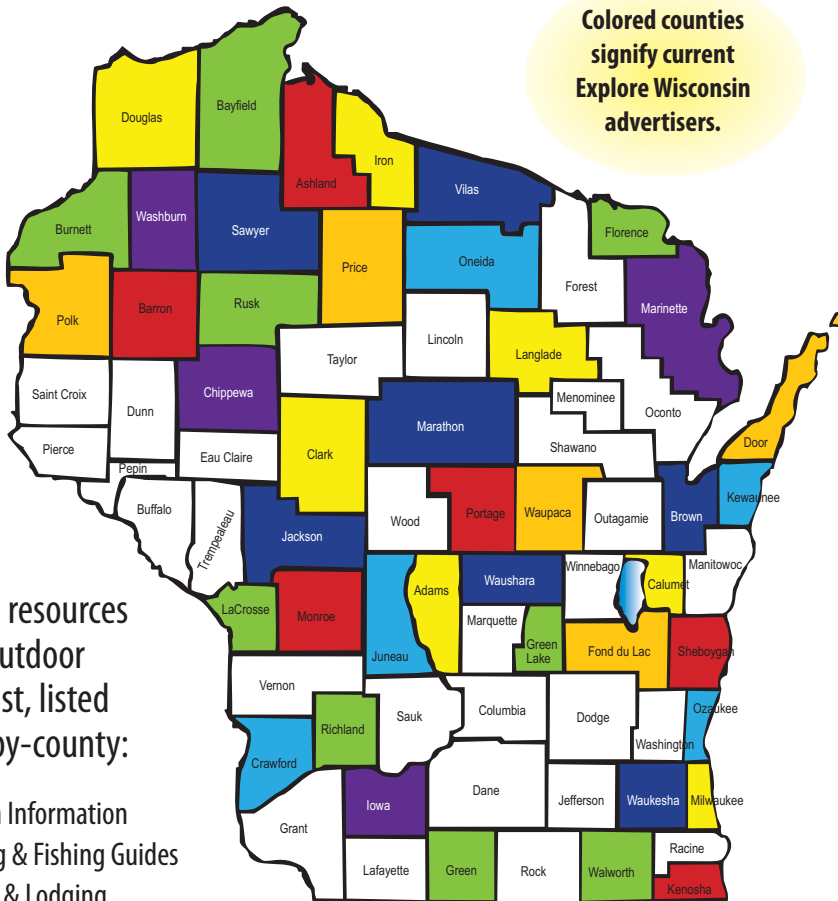

OnWisconsinOutdoors.com

Explore Wisconsin

On Wisconsin Outdoors is an outdoor newspaper. Explore Wisconsin a county-by-county interactive web page. **Together they shine the tourism spotlight on your business!**

"TEASER" PRINT LISTING

Get a "teaser" listing in our bi-monthly outdoor newspaper to entice our readers to your website. Highlight your upcoming events and activities in our travel section.

50,000 copies of this free newspaper are distributed in 650 locations throughout Wisconsin and northern Illinois. We boast a 97% pickup rate.

Colored counties signify current Explore Wisconsin advertisers.

Valuable resources for the outdoor enthusiast, listed county-by-county:

- ✓ Tourism Information
- ✓ Hunting & Fishing Guides
- ✓ Resorts & Lodging
- ✓ ATV Trail Maps

Explore Wisconsin partners include: Adams County Park & Recreation, Antigo/Langlade County Chamber of Commerce, Ashland Area Chamber of Commerce, Barron County Economic Development, Big Chetac Resort, Burnett County Tourism, Cable Area Chamber of Commerce, Calumet County, Chippewa County Tourism Council, Clark County Economic Development & Tourism Bureau, Dave Duwe's Guide Service, Dennis Radloff Sterling Guide Service, Jason Guarkee A River Guide, Door County Visitors Bureau, First Weber-Wautoma, Fremont Area Chamber of Commerce, Grandview Motel, Todd Lensing, Greater Green Bay Convention & Visitors Bureau, Green Lake Country Visitors Bureau, Hayward Lakes Visitors and Convention Bureau, Hybrid Redneck Events, Iron County Development, Juneau County, LaCrosse Area Convention & Visitors Bureau, Lakeview Log Cabin Resort, Minocqua Area Chamber, Ferryville Tourism Council, Mercer Area Chamber, Stevens Point Area CVB, Hurley Area Chamber, Badgerland Financial, Rice Lake Tourism ...