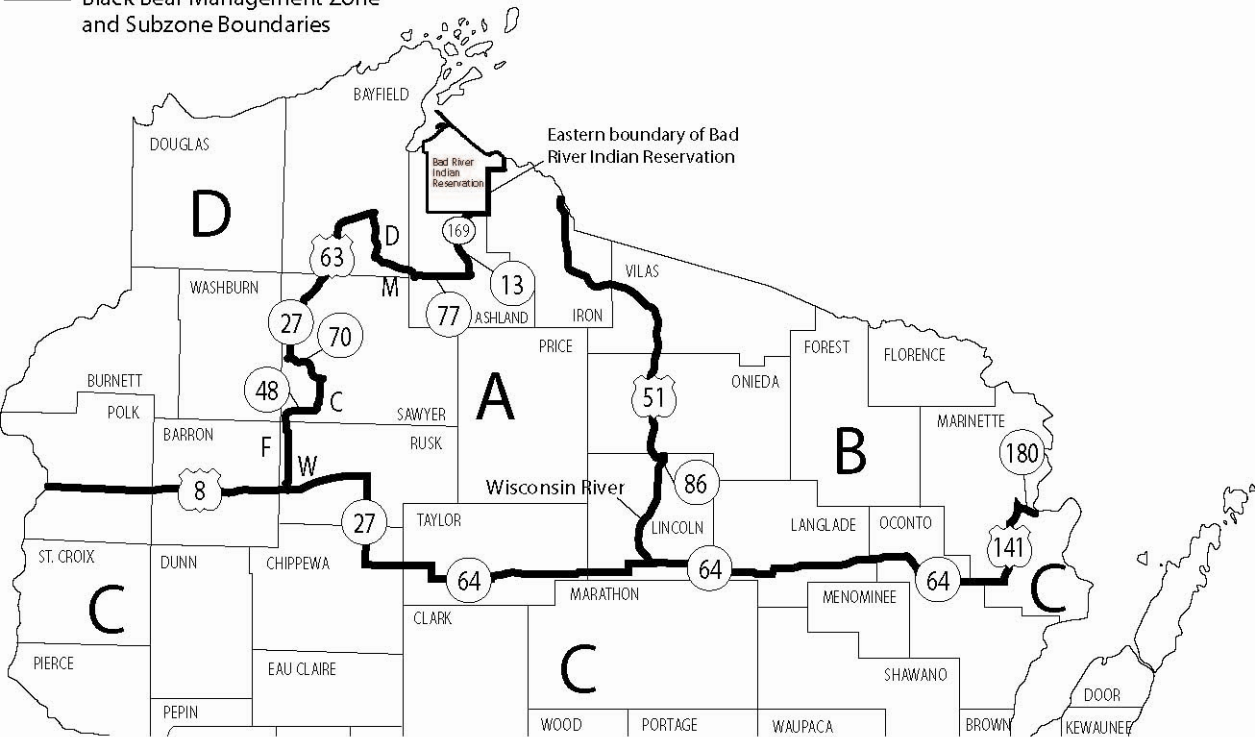

**Black Bear Management Zone and Subzone Boundaries**

(Zone C extends south to Wisconsin-Illinois State Line)