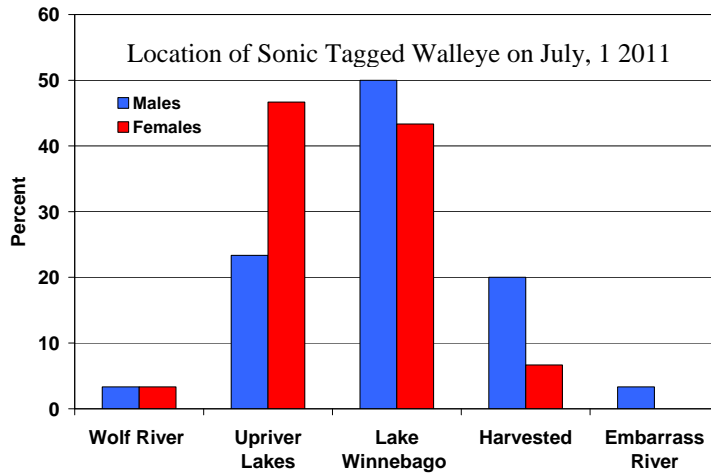

Movement of Adult Walleye Tagged on the Wolf River

Preliminary data from 2011 download

Movement of Adult Walleye Tagged on the Upper Fox River

Preliminary data from 2011 download