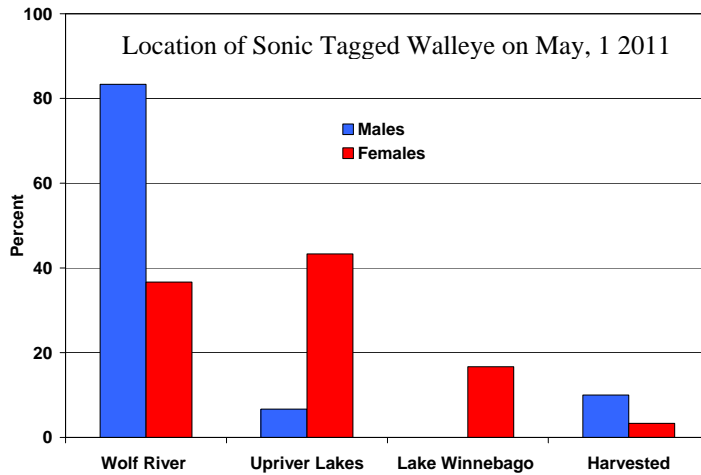

Movement of Adult Walleye Tagged on the Wolf River

Preliminary data from 2011 download

Movement of Adult Walleye Tagged on the Upper Fox River

Preliminary data from 2011 download