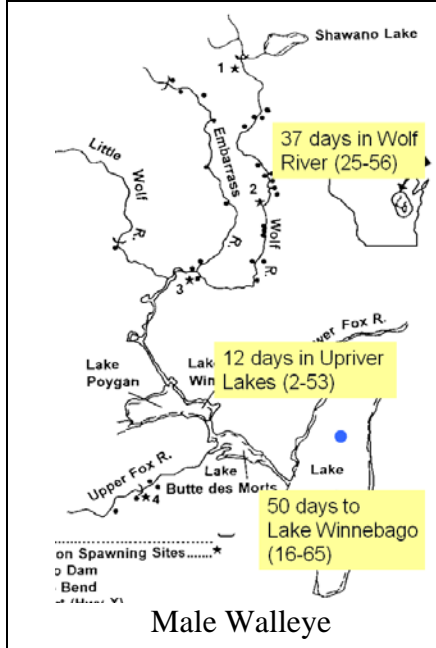

Movement of Adult Walleye Tagged on the Wolf River

Preliminary data from 2011 download

Movement of Adult Walleye Tagged on the Upper Fox River

Preliminary data from 2011 download