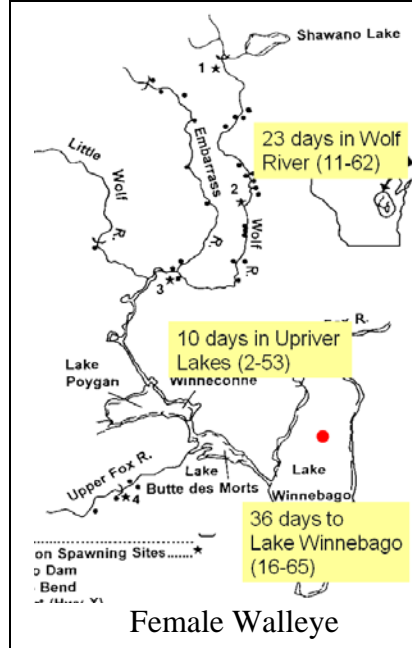

Movement of Adult Walleye Tagged on the Wolf River

Preliminary data from 2011 download

Movement of Adult Walleye Tagged on the Upper Fox River

Preliminary data from 2011 download